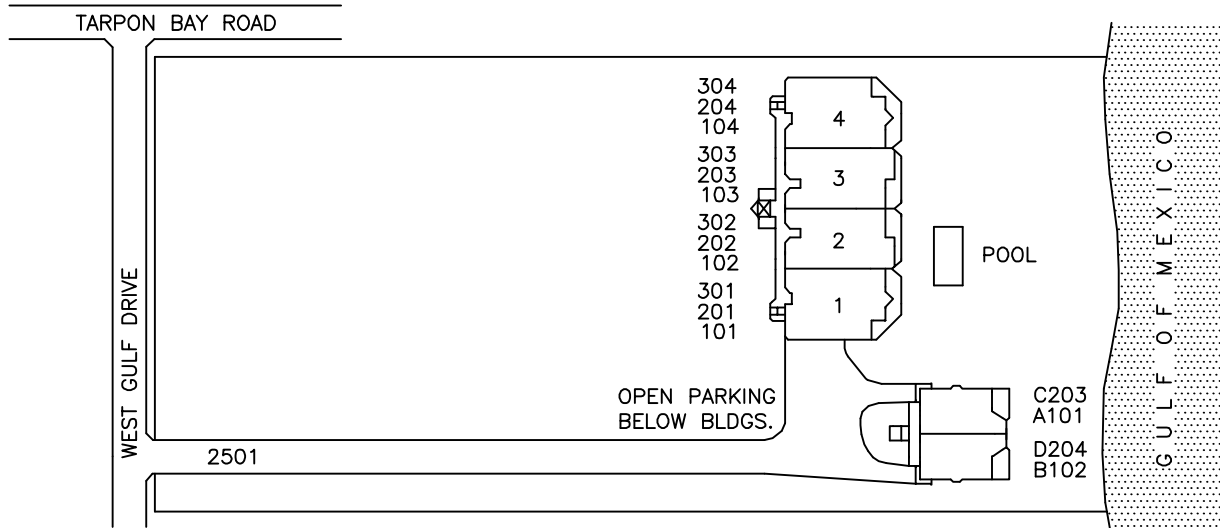

UNIT C203 (2 FL)
UNIT A101 (1 FL.)

APPROX. SQ. FT.	
LIVING AREA	1005
NON-LIVING AREA	+130
TOTAL	1135

UNIT D204 (2 FL)
UNIT B102 (1 FL)

APPROX. SQ. FT.	
LIVING AREA	1005
NON-LIVING AREA	+130
TOTAL	1135

Approximate Scale: 1" = 12'

SITE PLAN
NO SCALE

(16 Units)
PINE COVE OF SANIBEL - 071