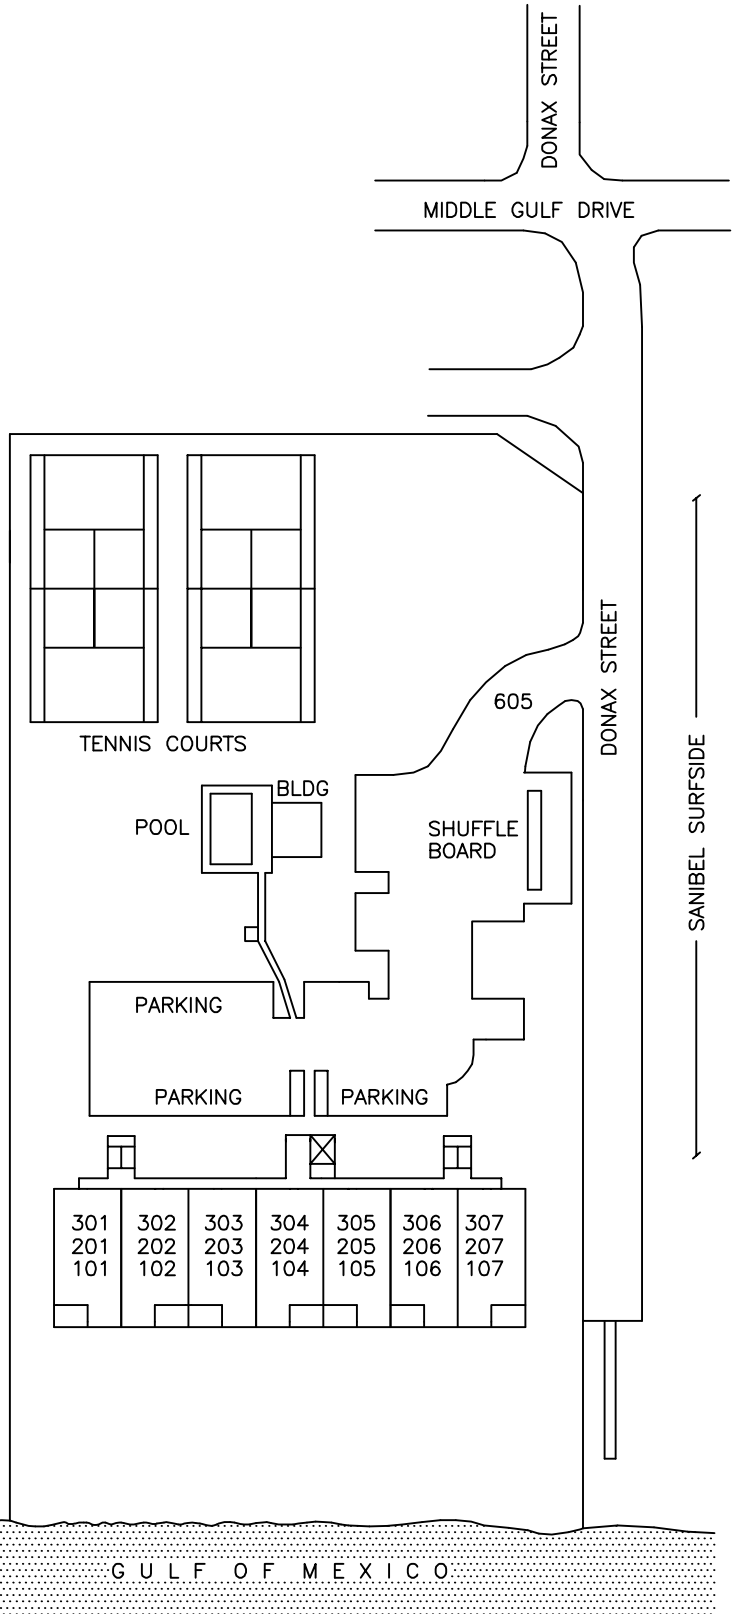

TYPICAL UNIT

APPROX. SQ. FT.	
LIVING AREA	1225
NON-LIVING AREA	+125
TOTAL	1350

0' 3' 6' 12'

Approximate Scale: 1" = 12'

SITE PLAN  
NO SCALE

(21 Units)  
PELICAN'S ROOST-070