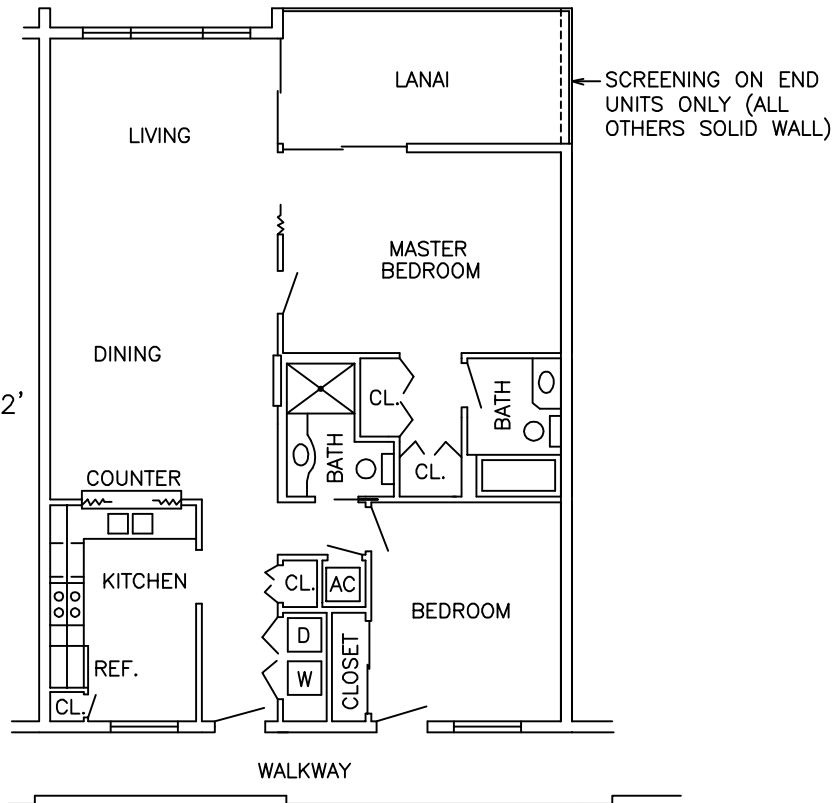

TYPICAL DIRECT GULF UNITS

APPROX. SQ. FT.	
LIVING AREA	1235
NON-LIVING AREA	+190
TOTAL	1425

APPROX. SQ. FT.	
LIVING AREA	1235
NON-LIVING AREA	+190
TOTAL	1425

0' 3' 6' 12'
Approximate Scale: 1" = 12'

TYPICAL UNIT APPROX. SQ. FT.	
LIVING AREA	1235
NON-LIVING AREA	+150
TOTAL	1385

(168 Units)
LOGGERHEAD CAY-064